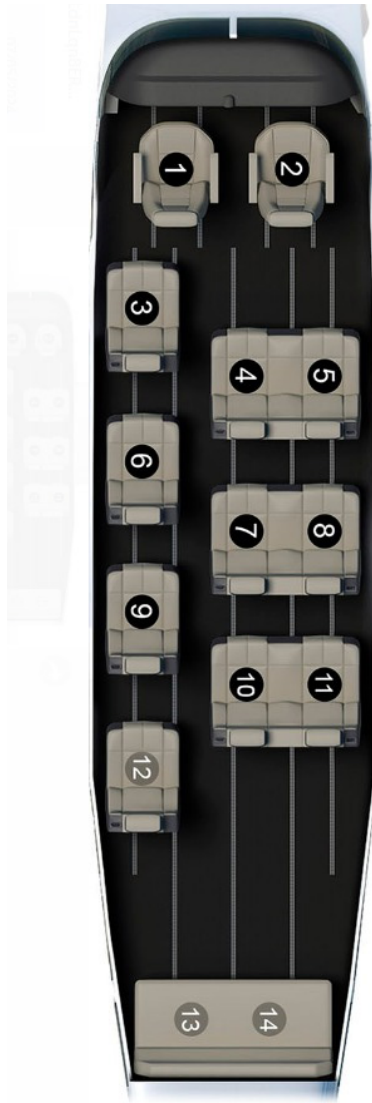

AIRCRAFT:
CARAVAN

Total in fleet: 2

AIRCRAFT FEATURES:

- Range: 630nm
- Spider Flight Tracking System
- Cargo pod
- Dual life-port capable

AIRCRAFT CAPABILITY:

- Passenger/MedEvac capability

SEATING CAPACITY:

- Max Passengers:12
- Crew: Single or 2 pilot operation

BAGGAGE ALLOWANCE:

- 15KGS per person in small soft bags

AIRCRAFT:
CARAVAN

Range circle

PHOENIX AVIATION LTD,
P.O Box 49493-00100
Wilson Airport/ Nairobi, Kenya
Tel: +254 (020) 4945540/ 541 6004048, 24HRS Mobile:
+254 733632769 Fax: +254 (020) 6004049
Email: flightops@phoenixaviation.co.ke
marketing@phoenixaviation.co.ke
Website: www.phoenixaviation.co.ke