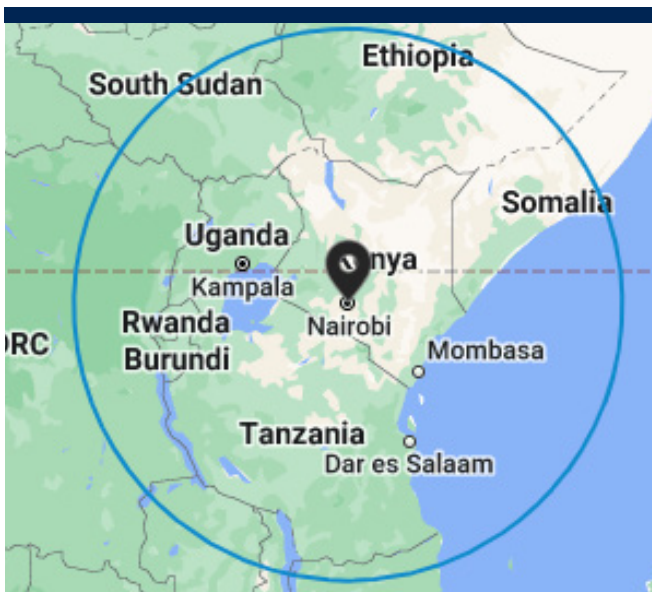

- Max Passengers:12
- Crew: Single or 2 pilot operation

BAGGAGE ALLOWANCE:

- 15KGS per person in small soft bags

AIRCRAFT:
CARAVAN

Range circle

PHOENIX AVIATION LTD,
P.O Box 49493-00100
Wilson Airport/ Nairobi, Kenya
Tel: +254 (020) 4945540/ 541 6004048, 24HRS Mobile:
+254 733632769 Fax: +254 (020) 6004049
Email: flightops@phoenixaviation.co.ke
marketing@phoenixaviation.co.ke
Website: www.phoenixaviation.co.ke