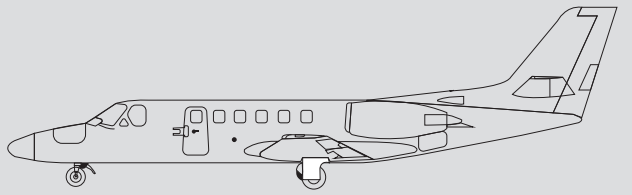

AIRCRAFT:
CITATION BRAVO C550

Total in fleet: 3

AIRCRAFT FEATURES:

- Range: 1600 nm
- Traffic Avoidance Collision System (TCAS II 7.1)
- Enhanced Ground Proximity Warning System (EGPWS)
- Dual Life-Port capable
- Skytrac Satellite Flight Tracking System
- RVSM approved

AIRCRAFT CAPABILITY:

- Passenger/ MedEvac capability

SEATING CAPACITY:

- Max Passengers: 7
- Crew: 2 pilot operation

BAGGAGE ALLOWANCE:

- 15Kgs per person in small soft bags

AIRCRAFT:

CITATION BRAVO C550